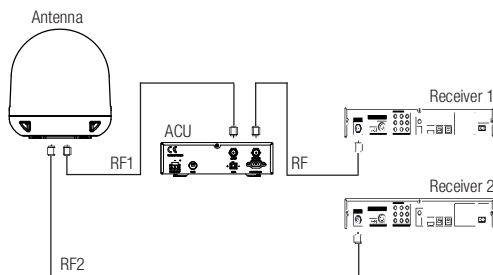

New type Antenna Control Unit

Easy satellite information change and update
Easy antenna status check and automatic diagnosis
Easy antenna control using PC interface with USB cable

Built-in GPS System

Embedded GPS, which allows for the system to upload GPS data automatically into the system

Technical Specifications

Part #	Specifications
B2-303S	Intellian i3 Satellite TV Antenna System (US)
B2-301U	Intellian i3 Satellite TV Antenna System (Europe)
Physical	
Radome Height	17.3 in (44cm)
Radome Diameter	16.9 in (43 cm)
Antenna Dish Diameter	14.6 in (37cm)
Weight	19.8 lbs (9 kg)
Environmental	
Operating Temp. Range	5°F ~ 131°F (-15°C ~ 55°C)
Storage Temp. Range	-13°F ~ 158°F (-25°C ~ 70°C)
Water Ingress	IPX6
Approvals	CE / FCC
Warranty	2-Year Parts and 1-Year Labor
Performance	
Reception Frequency	Ku-band (10.7~ 12.75GHz)
Polarization	RHCP/ LHCP, Vertical/ Horizontal
Minimum EIRP	50 dBW
Azimuth Range	680°
Elevation Range	+10° to +80°
Ship's Motion	Roll +/-25°, Pitch +/-15°
Roll & Pitch Response Rate	60° / Second
Turn Rate	60° / Second
RF Output	Dual/ Quad Output
Antenna Control Unit	
Dimensions (WxDxH)	7.0 in x 8.5 in x 2.1 in (17.8cm x 21.7cm x 5.4cm)
Weight	2.6 lbs (1.2kg)
Display	2 Line 20 Character VFD Module
Control Key	5 Integrated Push Buttons
Power Input	DC 10.8 ~ 15.6V (Typ. 30W, Max. 50W)
GPS Interface	Built-in (NMEA0183 GPS)

System Diagram