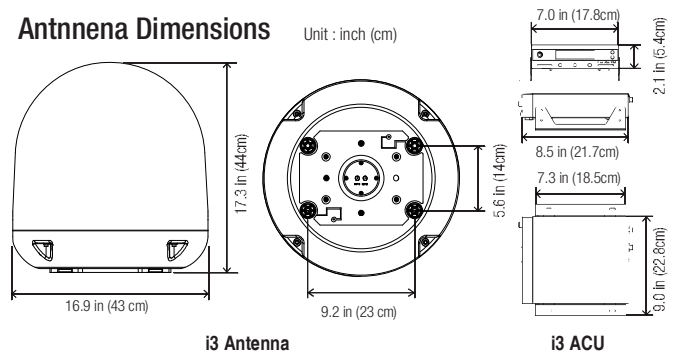

Technical Specifications

Part #	Specifications
B2-303S	Intellian i3 Satellite TV Antenna System (US)
B2-301U	Intellian i3 Satellite TV Antenna System (Europe)
Physical	
Radome Height	17.3 in (44cm)
Radome Diameter	16.9 in (43 cm)
Antenna Dish Diameter	14.6 in (37cm)
Weight	19.8 lbs (9 kg)
Environmental	
Operating Temp. Range	5°F ~ 131°F (-15°C ~ 55°C)
Storage Temp. Range	-13°F ~ 158°F (-25°C ~ 70°C)
Water Ingress	IPX6
Approvals	CE / FCC
Warranty	2-Year Parts and 1-Year Labor
Performance	
Reception Frequency	Ku-band (10.7~ 12.75GHz)
Polarization	RHCP/ LHCP, Vertical/ Horizontal
Minimum EIRP	50 dBW
Azimuth Range	680°
Elevation Range	+10° to +80°
Ship's Motion	Roll +/-25°, Pitch +/-15°
Roll & Pitch Response Rate	60° / Second
Turn Rate	60° / Second
RF Output	Dual/ Quad Output
Antenna Control Unit	
Dimensions (WxDxH)	7.0 in x 8.5 in x 2.1 in (17.8cm x 21.7cm x 5.4cm)
Weight	2.6 lbs (1.2kg)
Display	2 Line 20 Character VFD Module
Control Key	5 Integrated Push Buttons
Power Input	DC 10.8 ~ 15.6V (Typ. 30W, Max. 50W)
GPS Interface	Built-in (NMEA0183 GPS)

System Diagram

Antenna Dimensions

**Intellian
Technologies®**
Communicate Smarter
ISO 9001 Certified

For more info, visit intelliantech.com

US Headquarters
Americas Region

Intellian Technologies USA, Inc.
Parker Irvine Business Center
19 Hammond Suite 509
Irvine, CA 92618 USA
Tel +1-949-916-4411
Toll Free +1-888-201-9223
Fax +1-949-271-4183
Email info@intelliantech.com